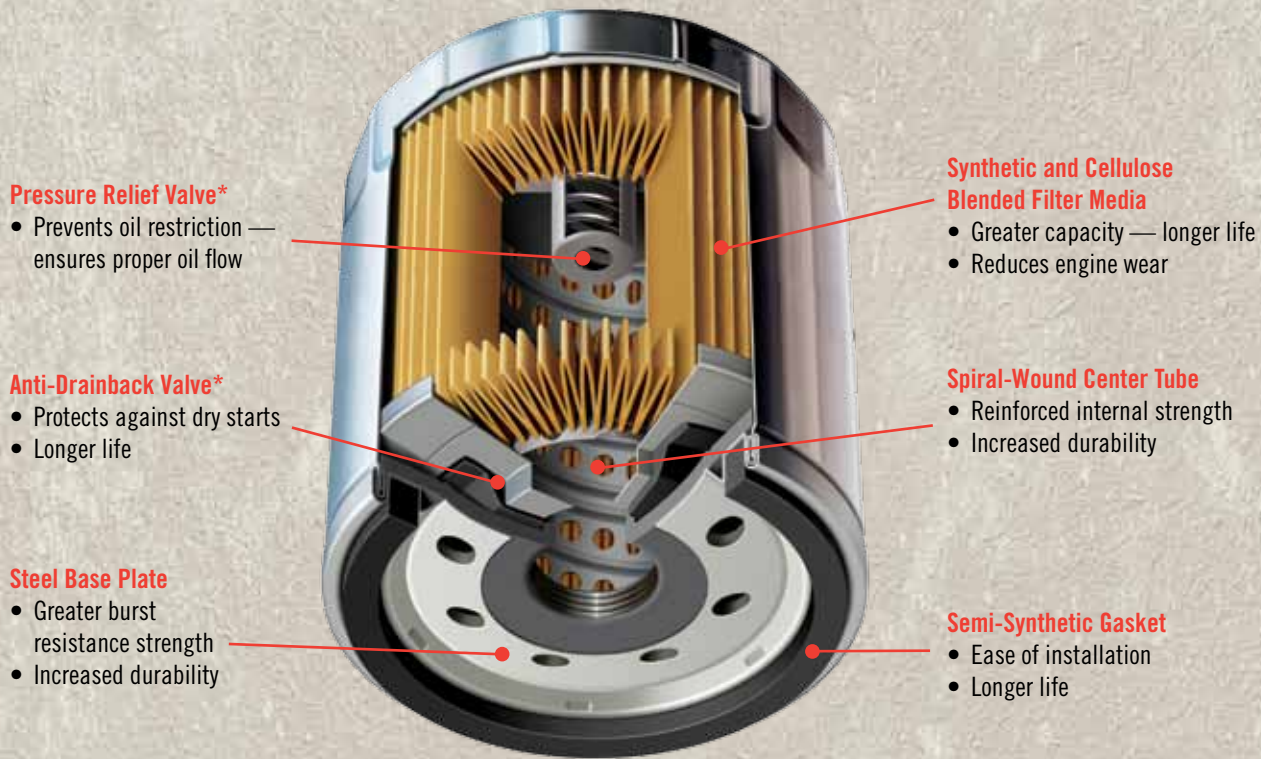

Protect your engine from harmful contaminants

* As applicable

REPLACEMENT FREQUENCY**

MOTORCYCLE

Every 8000 miles or every 12 months

ATV

Every 3200 miles, 12 months or 320 hours

SNOWMOBILE

Every 12,000 miles, 12 months or 200 hours

RECREATIONAL WATERCRAFT

Every 12 months or 100 hours

**Or as specified by the vehicle owners manual

For more information, call our Filter Hotline at 1-800-526-4250

Monday – Friday

7:00 a.m. – 6:30 p.m.

Saturday

8:00 a.m. – 4:30 p.m.

Central Time Zone

Minimum Information Required: Year, Make, Model, Engine

PurolatorAutoFilters.com

© 2011 Purolator Filters NA, LLC USA

This catalog may be used only to specify and sell products of Purolator Filters NA LLC, its subsidiaries and affiliated companies. Use to specify and sell any other products is a copyright violation.

Purolator
KEEP IT PURE™

PS301000